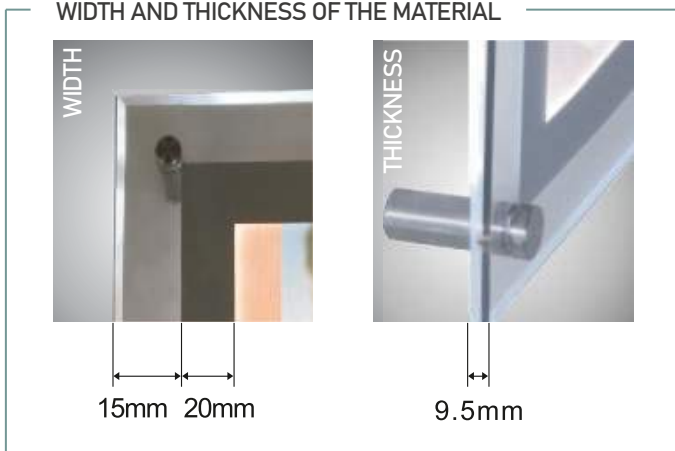

Enhance your business presentation and brand messaging with

Crystal Light Box

Your visual merchandising strategy

This ultra-thin light box highlights your brand with an ease of modern sophistication. Use this medium to display logos, advertisements, menus, movie posters or even prominent pieces of artwork. They give you the flexibility to switch images at any time; you can choose to do this by opening the frames through the standoffs that hold the lightbox in place.

WIDTH AND THICKNESS OF THE MATERIAL

HOW TO CHANGE GRAPHIC

Available in different Sizes & Models

CFIA-A1

Frame Size : 925 mm x 678 mm
Poster Size : 841 mm x 594 mm
Viewing Size : 815 mm x 568 mm

CFIA-A2

Frame Size : 651 mm x 478 mm
Poster Size : 575 mm x 401 mm
Viewing Size : 549 mm x 372 mm